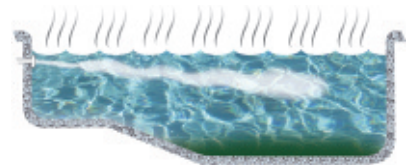

ORDINARY POOL