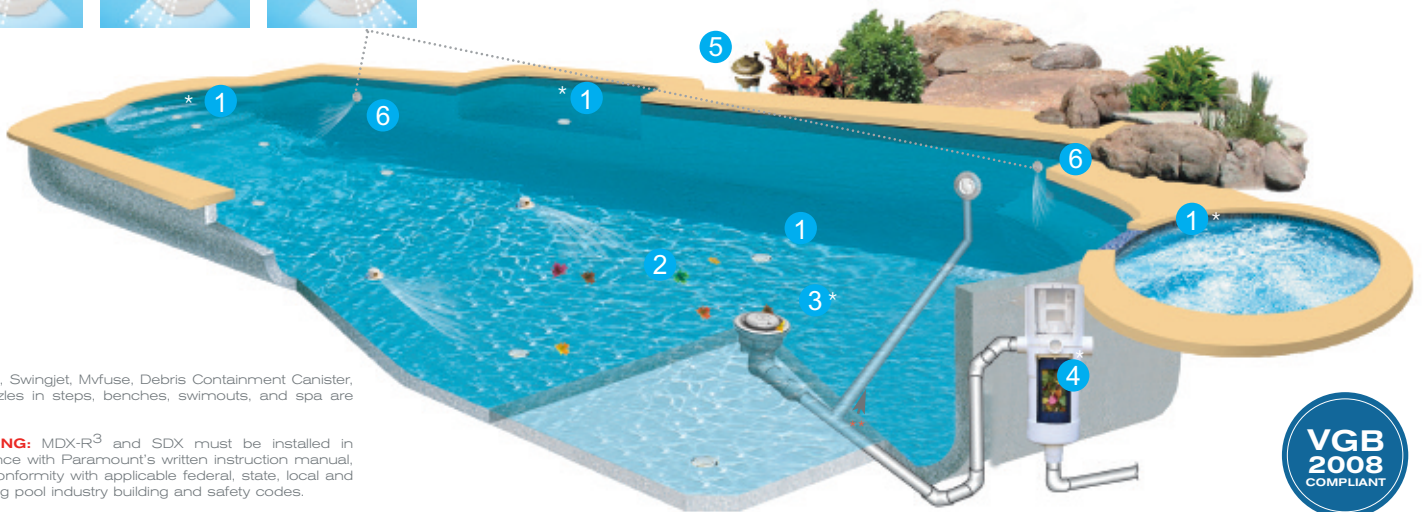

*MDX-R³, Swingjet, Mvfuse, Debris Containment Canister, and nozzles in steps, benches, swimouts, and spa are optional.

****WARNING:** MDX-R³ and SDX must be installed in accordance with Paramount's written instruction manual, and in conformity with applicable federal, state, local and swimming pool industry building and safety codes.

YOU'LL PLAY. WE'LL CLEAN UP.

When it comes to spending your free time there are more important things to do than tending to your swimming pool. Thanks to Cycleclean[®], the automatic in-floor pool cleaning and circulation system, your pool can be built to clean itself while you relax. Built right into the pool shell, Cycleclean is engineered to clean your entire pool, including floors, steps, benches, even spas. When not operating, Cycleclean disappears back into the pool floor, making it virtually invisible. There are no vacuum hoses left floating in the pool. All that's left is a sparkling clean pool that's ready to enjoy.

HOW IT WORKS:

1. Pop-up nozzles are placed in floors, steps, benches and even spas to clean the entire pool.*
2. Pop-up nozzles work together to sweep debris to the pool's main drain and skimmer area.
3. An optional **MDX-R³ VGB Compliant Safety Drain effectively removes large debris.
4. An optional debris canister collects the large debris for convenient disposal.*
5. The Cycleclean automatic watervalue functions as the brain of the system and directs a powerful flow of water to each set of cleaning nozzles. The low profile watervalue requires no routine maintenance, and is also 100% pressure safe.
6. The optional patented Swingjet ratcheting wall returns, sequentially oscillate in a 90 degree cleaning arc enhancing the Cycleclean's cleaning and circulation.