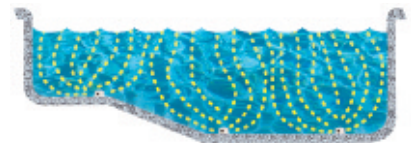

Cycleclean improves the poor circulation found in ordinary pools. Using rotating cleaning jets strategically placed in the pool floor, steps and benches, Cycleclean evenly circulates water throughout every square inch of your pool. This improved circulation has been proven to create cleaner, healthier more comfortable pool water while reducing the loss of chemicals and heating energy to the atmosphere. This means Cycleclean will save you money while it delivers healthier water.

Independent studies have proven that you can expect significant savings in chemical costs and heating costs for the life of your pool.

CIRCULATION BENEFITS:

- ENJOY CLEANER, HEALTHIER WATER.
- NO POORLY-CIRCULATED ALGAE-PRONE AREAS.
- ELIMINATES COLD SPOTS FOR MORE COMFORTABLE SWIMMING.
- SAVES CHEMICALS FOR THE LIFE OF THE POOL.
- SAVES ENERGY COSTS FOR THE LIFE OF THE POOL.
- BETTER FOR THE ENVIRONMENT.
- INDEPENDENTLY PROVEN TO SAVE YOU MONEY FOR THE LIFE OF YOUR POOL.

ORDINARY POOL

CYCLECLEAN SAVES HEAT ENERGY

CYCLECLEAN SAVES CHEMICALS

8 DESIGNER COLORS TO CHOOSE FROM

U.S. Patents 4,592,379, 5,265,631, 6,301,723, 6,311,728, 6,314,999, 6,360,767, 6,367,098, 6,393,629, 6,601,244, 6,810,537, 7,089,607, 7,178,179, 7,708,212 Other U.S. and Foreign Patents Pending.