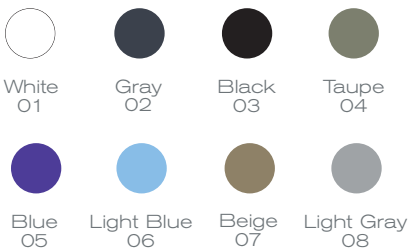

ORDINARY POOL

CYCLECLEAN SAVES HEAT ENERGY

CYCLECLEAN SAVES CHEMICALS

8 DESIGNER COLORS TO CHOOSE FROM

U.S. Patents 4,592,379, 5,265,631, 6,301,723, 6,311,728, 6,314,999, 6,360,767, 6,367,098, 6,393,629, 6,601,244, 6,810,537, 7,089,607, 7,178,179, 7,708,212 Other U.S. and Foreign Patents Pending.