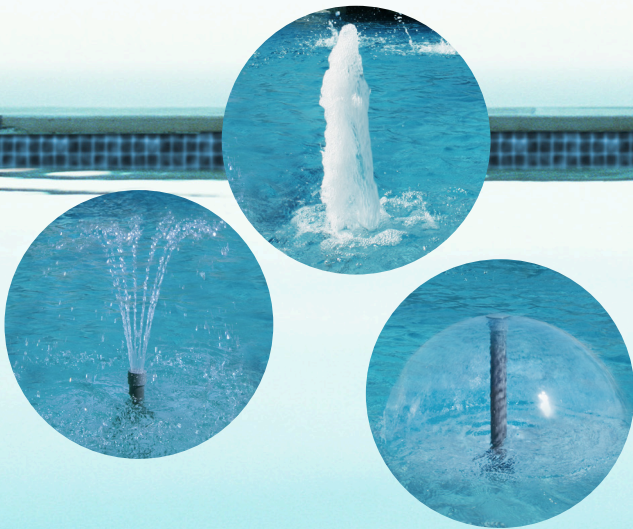

SEE MORE BEAUTY. HEAR MORE BEAUTY.

Elegant water features to elevate
the aesthetic look of your pool
and give you the calming sounds
of a gentle waterfall