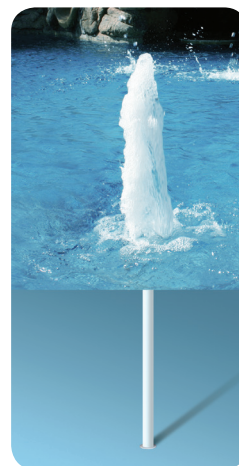

## ELEVATE YOUR POOL AND SPA DESIGN

The Parascope® telescoping water features create the soothing sounds of splashing water and elevates your pool design above the water level. The Parascope® Mini Bubbler (available separately) is perfect for steps, benches and sun decks in water depths up to 18".

## BEAUTIFUL AESTHETICS

It's beautiful when it's on but when it's time to swim, Parascope® descends flush with your pool or spa floor, steps, benches, or sun decks making them virtually undetectable.

### Parascope®

- Variable height adjustment. Works in water depths up to 36"
- Includes 3 fountain styles: Flower, bubbler and umbrella

### Parascope® Mini Bubbler

- Perfect for steps, benches and sun decks in water depths up to 18"

When activated, it emerges from the pool floor and rises to the water surface.

When off, it retracts back into the pool floor, becoming virtually invisible.