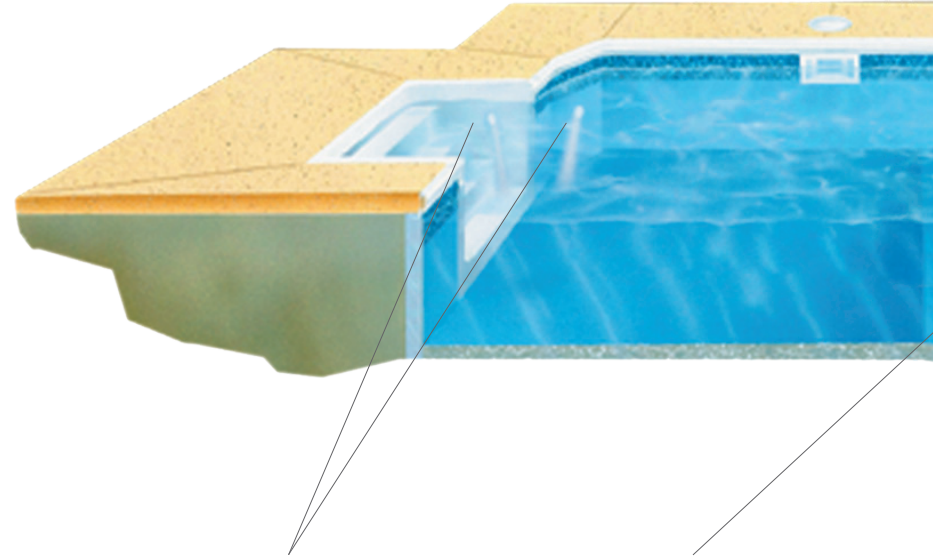

SwingSweep[®]
TECHNOLOGY  BY SWINGJET

PARAMOUNT POOL AND SPA SYSTEMS, THE WORLD'S LEADER IN IN-FLOOR POOL CLEANING SYSTEMS, CONTINUES ITS COMMITMENT TO POOL CLEANING AND ENHANCED WATER CIRCULATION WITH SWINGSWEEP. SWINGSWEEP'S PATENTED WALL MOUNTED JETS, POWERED BY OUR SWINGJET TECHNOLOGY, FIT INTO MOST THREADED WALL RETURNS AND DELIVER AN INFINITELY ADJUSTABLE 3-STEP 90 DEGREE WATER FLOW ARC WITH AN INNOVATIVE AUTOMATIC REVERSING MECHANISM.

SWINGSWEEP IS IDEAL AS A STAND ALONE SYSTEM, IMPROVING BOTH CLEANING AND CIRCULATION, AND CAN EVEN SUPERCHARGE ANY PARAMOUNT IN-FLOOR CLEANING SYSTEM.

SWINGSWEEP BENEFITS & FEATURES:

- ENJOY CLEANER, HEALTHIER WATER
- IMPROVES OVERALL CIRCULATION & HEATING
- SAVES CHEMICALS FOR THE LIFE OF THE POOL
- SAVES ENERGY COSTS FOR THE LIFE OF THE POOL
- ADJUSTABLE 3-STEP 90 DEGREE CLEANING ARC
- ONLY WALL RETURN WITH RATCHETING SWEEP TECHNOLOGY
- PATENTED AUTOMATIC REVERSING MECHANISM

SWINGSWEEP ENHANCES YOUR VINYL POOL

HOW SWINGSWEEPS 90° ARC WORKS:

HYDRAULICALLY-ENGINEERED, THE SWINGSWEEP JETS ARE PLACED AS WALL RETURNS. WHEN ACTIVATED THE JETS POP OUT TO DELIVER A HIGH-PRESSURE STREAM OF WATER.

IN STEPS, BENCHES & NEAR CORNERS

THE SWINGSWEEP JETS CAN BE PLACED NEAR STEPS AND BENCHES SWEEPING AWAY DEBRIS THAT HAS COLLECTED. THEY CAN ALSO BE AIMED TO ENHANCE DEBRIS REMOVAL FROM CORNERS AND HARD TO REACH PLACES.